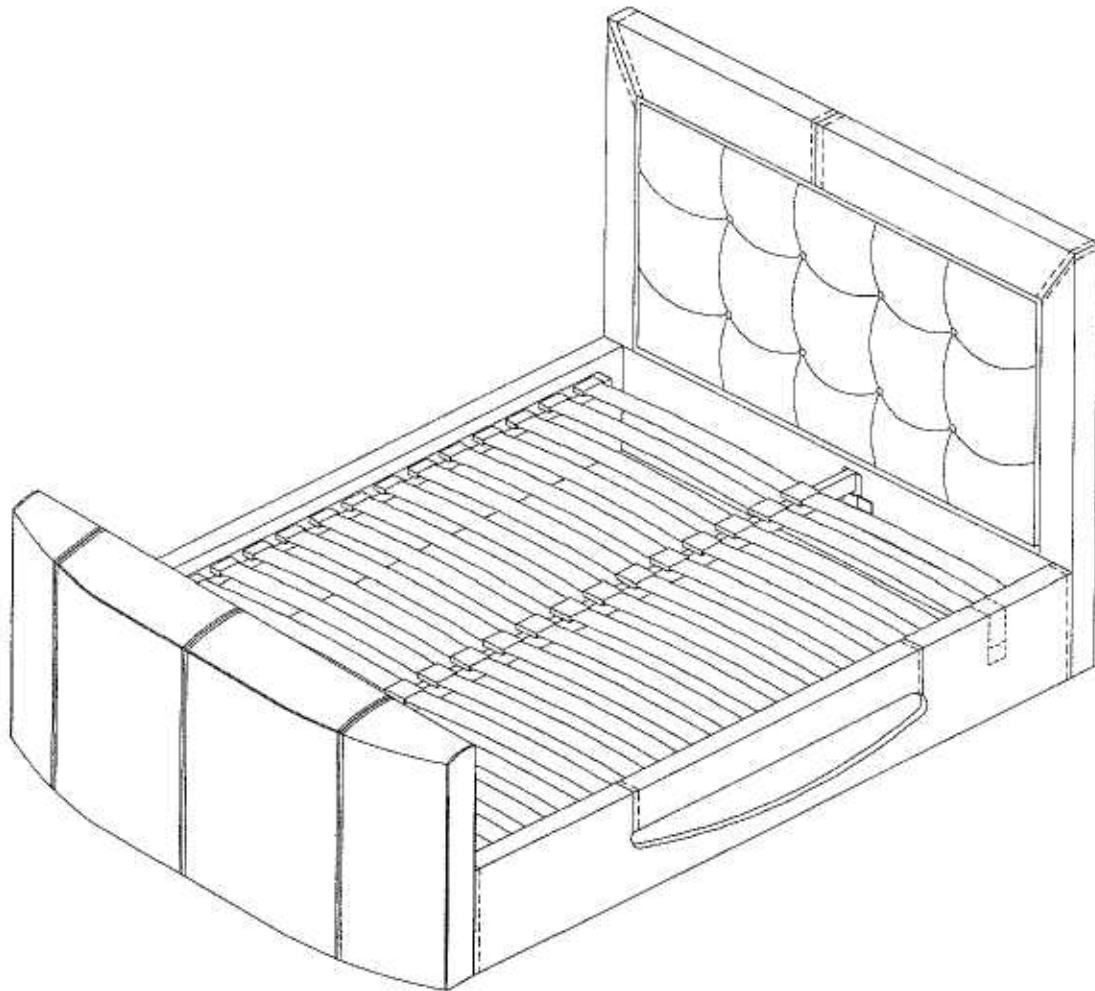

DESCRIPTION:

BOWBURN SLIM TV BED

1

60 Minutes

APPROXIMATE ASSEMBLY TIME

2 PERSON ASSEMBLY

FLOOR AREA
2.0M X 2.7M

REQUIRED ASSEMBLY SPACE

ASSEMBLY INSTRUCTIONS

REQUIRED ASSEMBLY TOOLS

ISSUE DATE : 06 January 2012'

'Original Instruction'